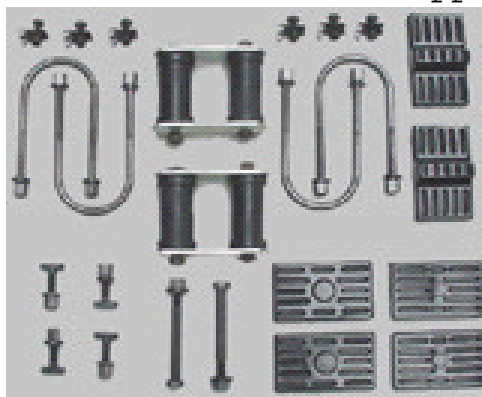

FOR IMMEDIATE RELEASE
9 A.M. EDT, September 12, 2006

EATON DETROIT SPRING EASES INSTALLATION ISSUES

- DETROIT, MI, SEPTEMBER 12, 2006: **EATON Detroit Spring** announces its new line of Leaf Spring Installation Kits. Now your customer can have all the necessary installation hardware for one set of leaf springs in one SKU. This allows a convenient upsell for the counter person, and alleviates multiple trips back to the store for the customer. Leaf Spring Installation Kits are available for most Street Rod, Custom and Muscle applications.

(Pictured: GM F & X Body Leaf Spring Installation Kit)

-End-